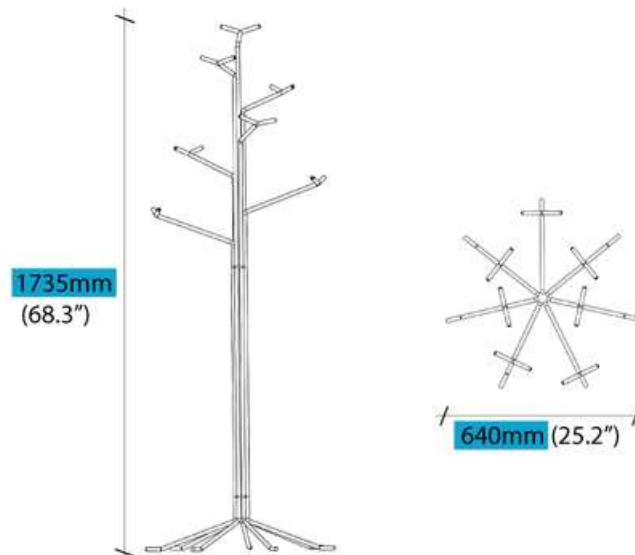

LINE COAT STAND

Unique coat stand with a most effective design. Each stand is entirely manufactured utilising thin steel rod. With 7, double sided "hooks" there's ample space to hang all sorts of things, even when entertaining. In essence this coat stand is a 2 dimensional line drawing coming into a real 3 dimensional form. Light, strong, colourful and full of negative space. A real showpiece when walking in through the entrance door.

Dimensions

1735 high x 640 diameter

Materials

Steel Rod

Finish

Powder Coat.

Colours: red, blue, yellow, white, charcoal, black

Design